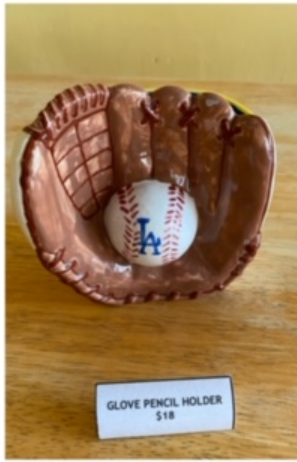

GLOVE PENCIL HOLDER
$18