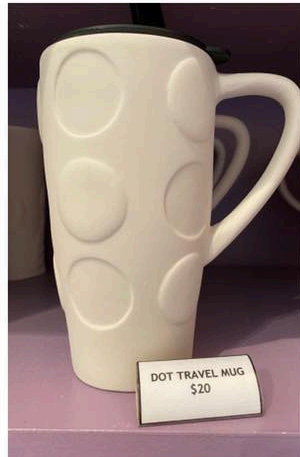

SECTIONAL SERVER \$20

OVAL BREAD PLATTER \$12

HEXAGON HOLDER \$17

VERSATILE SQUARE HO \$17

CREAMER \$16

DRAGON MUG
\$18

DOG MOM MUG
\$20

CANDY HEARTS MUG
\$18

CHEVRON TRAVEL MUG
\$20

TRAVEL MUG W/ HANDLE
\$20

TENTACLE TRAVEL MUG
\$22

CAPPUCCINO MUG
\$20

DOT CAPPUCCINO MUG
\$20

GNOME MUG
\$18

DOT TRAVEL MUG
\$20

TALL SQUARE MUG
\$18