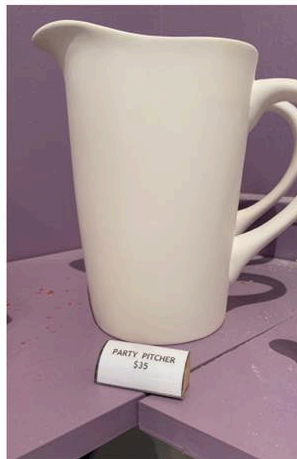

Doin Dishes Catalogue

6" TILE \$8
WOODEN FRAME \$12

ROUND COASTERS (SET OF 4) \$18

SQUARE COASTERS (Set of 4) \$18

PLAIN PENCIL HOLDER \$17

MASON JAR \$18

SUGAR BOWL \$16

CHILD SECTIONAL \$18

SECTIONAL SERVER \$20

OVAL BREAD PLATTER \$12

HEXAGON HOLDER \$17

VERSATILE SQUARE HO \$17

CREAMER \$16

DRAGON MUG
\$18

DOG MOM MUG
\$20

CANDY HEARTS MUG
\$18

CHEVRON TRAVEL MUG
\$20

TRAVEL MUG W/ HANDLE
\$20

TENTACLE TRAVEL MUG
\$22

CAPPUCCINO MUG
\$20

DOT CAPPUCCINO MUG
\$20

GNOME MUG
\$18

DOT TRAVEL MUG
\$20

TALL SQUARE MUG
\$18