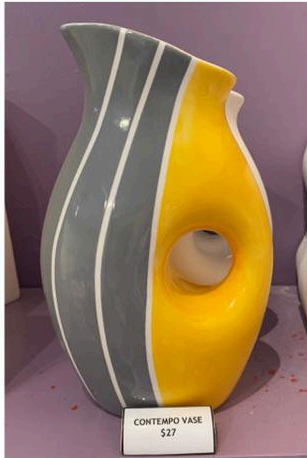

Doin Dishes Catalogue

6" TILE \$8
WOODEN FRAME \$12

ROUND COASTERS (SET OF 4) \$18

SQUARE COASTERS (Set of 4) \$18

PLAIN PENCIL HOLDER \$17

MASON JAR \$18

SUGAR BOWL \$16

CHILD SECTIONAL \$18

SECTIONAL SERVER \$20

OVAL BREAD PLATTER \$12

HEXAGON HOLDER \$17

VERSATILE SQUARE HO \$17

CREAMER \$16

DRAGON MUG
\$18

DOG MOM MUG
\$20

CANDY HEARTS MUG
\$18

CHEVRON TRAVEL MUG
\$20

TRAVEL MUG W/ HANDLE
\$20

TENTACLE TRAVEL MUG
\$22

CAPPUCCINO MUG
\$20

DOT CAPPUCCINO MUG
\$20

GNOME MUG
\$18

DOT TRAVEL MUG
\$20

TALL SQUARE MUG
\$18